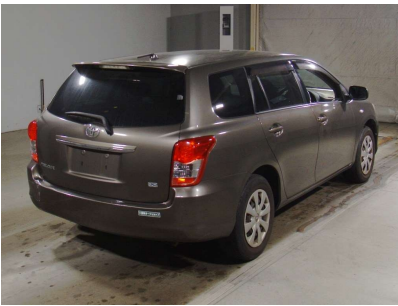

Toyota Corolla Fielder

Chasis No	NZE141-9130799
Make	Toyota
Model	Corolla Fielder
Body Type	Hatch back
Color	Other
Date of Registration	2009
Trans	A/T
Eng CC	1NZ
Eng Code	1NZ
Mileage	
Fuel	Gasoline
Location	
Condition	Auc grade 4.0