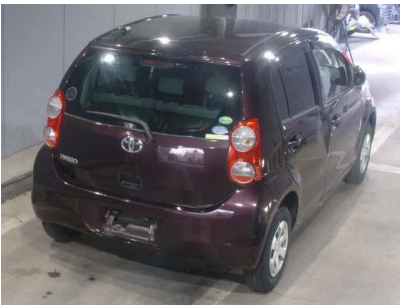

Toyota Passo

Chasis No	KGC30-0158313
Make	Toyota
Model	Passo
Body Type	Hatch back
Color	Purple
Date of Registration	2013
Trans	A/T
Eng CC	1KR
Eng Code	1KR
Mileage	111,031
Fuel	Gasoline
Location	
Condition	Auc grade 4.0