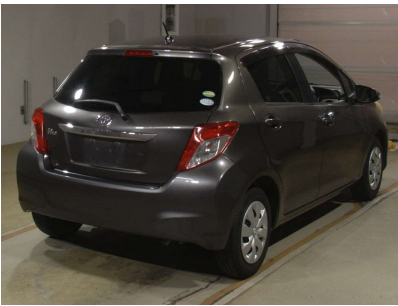

## Toyota Vitz

Chasis No	KSPI30-2055520
Make	Toyota
Model	Vitz
Body Type	Hatch back
Color	Grey
Date of Registration	2012
Trans	A/T
Eng CC	1KR
Eng Code	1KR
Mileage	
Fuel	Gasoline
Location	
Condition	Auc grade 4.0