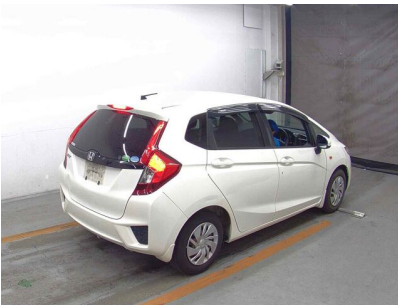

Honda Fit

Chasis No	GK3-3015743
Make	Honda
Model	Fit
Body Type	Hatch back
Color	White
Date of Registration	2014
Trans	A/T
Eng CC	L13B
Eng Code	L13B
Mileage	
Fuel	Gasoline
Location	
Condition	Auc grade 4.0