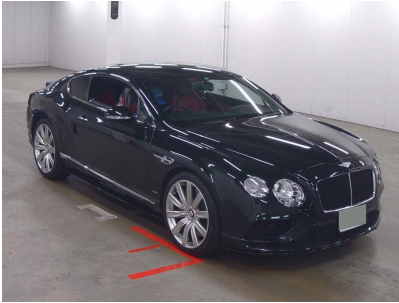

BENTLEY Continental GT-S V8

Chasis No	SCBFE63W4GC052757
Make	BENTLEY
Model	Continental GT-S V8
Body Type	Coupe
Color	Black
Date of Registration	2015/10
Trans	Automatic
Eng CC	tbc
Eng Code	tbc
Mileage	62,000
Fuel	Gasoline
Location	
Condition	Auc grade 4.5