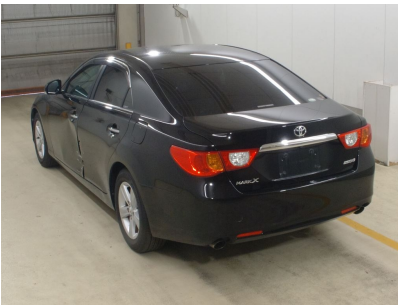

## Toyota Mark X

Chasis No	GRX130-6027658
Make	Toyota
Model	Mark X
Body Type	
Color	Black
Date of Registration	2010
Trans	
Eng CC	4GR
Eng Code	4GR
Mileage	205,000
Fuel	Gasoline
Location	
Condition	Accident repaired