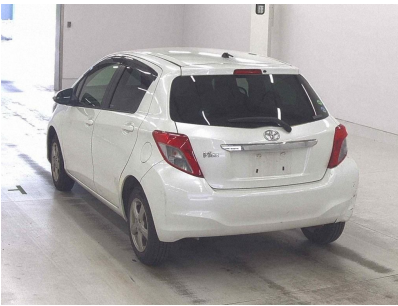

## Toyota VITZ

Chasis No	NSP130-2150553
Make	Toyota
Model	VITZ
Body Type	5 Dr Hatch
Color	White
Date of Registration	2014/02
Trans	
Eng CC	1NR
Eng Code	1NR
Mileage	
Fuel	Gasoline
Location	
Condition	Auc grade 4.0