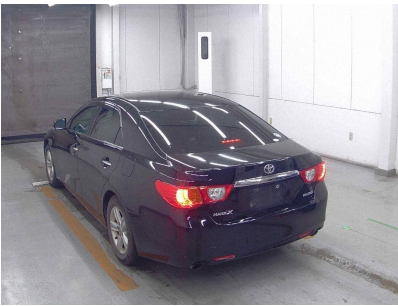

Toyota MARK X

Chasis No	GRX130-6044683
Make	Toyota
Model	MARK X
Body Type	Sedan
Color	Black
Date of Registration	2011/07
Trans	
Eng CC	4GR
Eng Code	4GR
Mileage	
Fuel	Gasoline
Location	
Condition	Auc grade 4.0