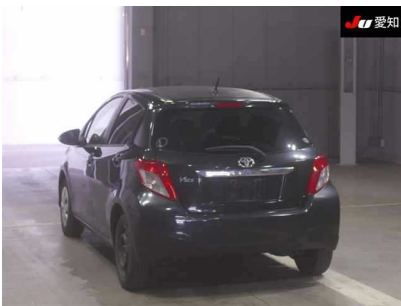

## Toyota Vitz

Chasis No	NSP130-2098251
Make	Toyota
Model	Vitz
Body Type	
Color	Black
Date of Registration	2012/08
Trans	
Eng CC	1NR
Eng Code	1NR
Mileage	
Fuel	Gasoline
Location	
Condition	Auc grade 3.5