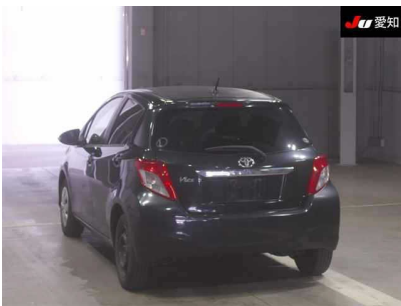

Toyota Vitz

Chasis No	NSP130-2098251
Make	Toyota
Model	Vitz
Body Type	
Color	Black
Date of Registration	2012/08
Trans	
Eng CC	1NR
Eng Code	1NR
Mileage	
Fuel	Gasoline
Location	
Condition	Auc grade 3.5

Terms & Conditions