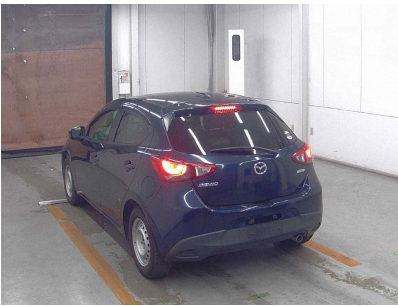

## Mazda Demio

Chasis No	DJ3FS-109179
Make	Mazda
Model	Demio
Body Type	Hatch back
Color	Blue
Date of Registration	2014/10
Trans	Automatic
Eng CC	P3
Eng Code	P3
Mileage	
Fuel	Gasoline
Location	
Condition	Auc grade 3.5