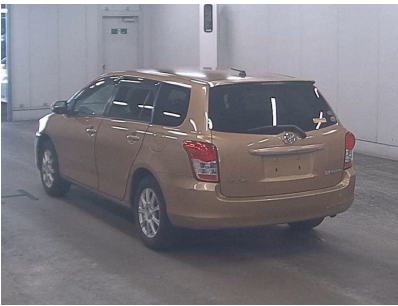

Toyota Corolla Fielder

Chasis No	NZE141-9186460
Make	Toyota
Model	Corolla Fielder
Body Type	Wagon
Color	Gold
Date of Registration	2011/6
Trans	Automatic
Eng CC	1NZ
Eng Code	1NZ
Mileage	
Fuel	Gasoline
Location	
Condition	Auc grade 3.5