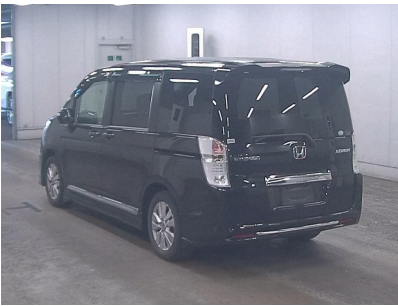

## Honda Stepwgn Spada

Chasis No	RK5-1000733
Make	Honda
Model	Stepwgn Spada
Body Type	Van
Color	Purple
Date of Registration	2009/10
Trans	Automatic
Eng CC	R20A
Eng Code	R20A
Mileage	
Fuel	Gasoline
Location	
Condition	Auc grade 3.5