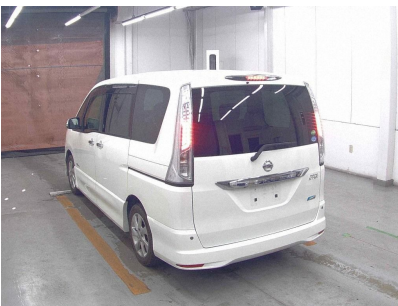

Nissan Serena

Chasis No	HFC26-187436
Make	Nissan
Model	Serena
Body Type	Van
Color	White - Pearl
Date of Registration	2013/12
Trans	Automatic
Eng CC	MR20-SM23
Eng Code	MR20-SM23
Mileage	
Fuel	Gasoline
Location	
Condition	Auc grade 3.5