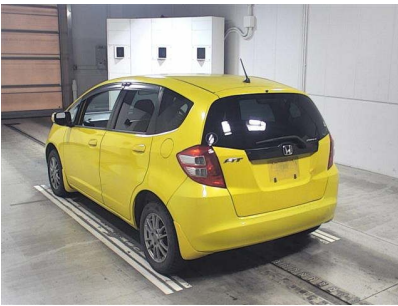

Honda Fit

Chasis No	GE6-1182705
Make	Honda
Model	Fit
Body Type	Hatch back
Color	Yellow
Date of Registration	2009/02
Trans	Automatic
Eng CC	L13A
Eng Code	L13A
Mileage	144,123
Fuel	Gasoline
Location	
Condition	Accident Grade