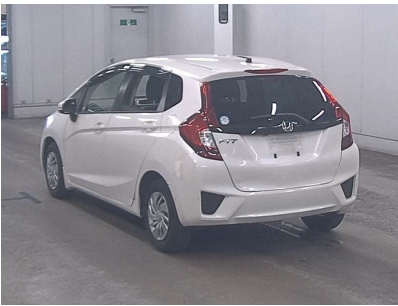

Honda Fit

Chasis No	GK3-3003664
Make	Honda
Model	Fit
Body Type	Hatch back
Color	White - Pearl
Date of Registration	20013/10
Trans	Automatic
Eng CC	L13B
Eng Code	L13B
Mileage	71,552
Fuel	Gasoline
Location	
Condition	Accident Grade