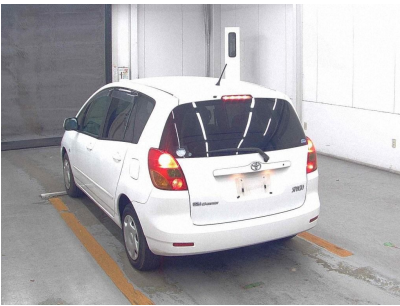

Toyota Corolla Spacio

Chasis No	NZE121-3084476
Make	Toyota
Model	Corolla Spacio
Body Type	Hatch back
Color	White
Date of Registration	2001/09
Trans	Automatic
Eng CC	1NZ
Eng Code	1NZ
Mileage	71,625
Fuel	Gasoline
Location	
Condition	Accident Grade