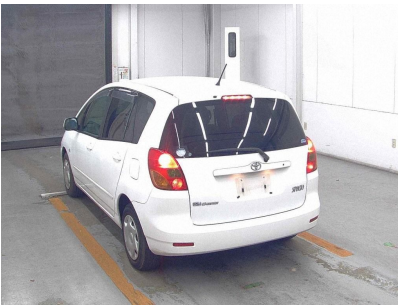

Toyota Corolla Spacio

Chasis No	NZE121-3084476
Make	Toyota
Model	Corolla Spacio
Body Type	Hatch back
Color	White
Date of Registration	2001/09
Trans	Automatic
Eng CC	1NZ
Eng Code	1NZ
Mileage	71,625
Fuel	Gasoline
Location	
Condition	Accident Grade