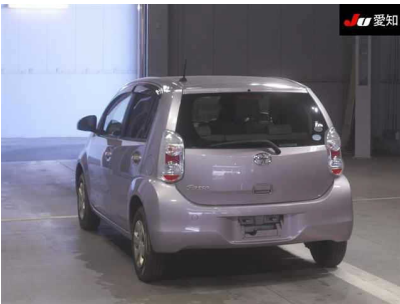

Toyota Passo

Chasis No	KGC30-0046730
Make	Toyota
Model	Passo
Body Type	Hatch back
Color	Other
Date of Registration	2010/12
Trans	Automatic
Eng CC	1KR
Eng Code	1KR
Mileage	
Fuel	Gasoline
Location	
Condition	Auc grade 3.5