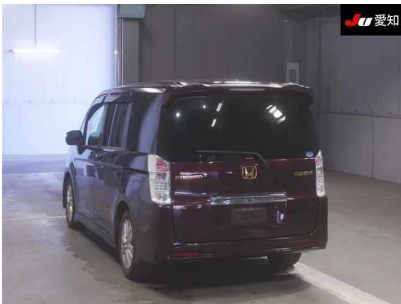

## Honda Stepwgn

Chasis No	RK5-5000019
Make	Honda
Model	Stepwgn
Body Type	Wagon
Color	Purple
Date of Registration	2010/1
Trans	Automatic
Eng CC	R20A
Eng Code	R20A
Mileage	
Fuel	Gasoline
Location	
Condition	Accident Grade