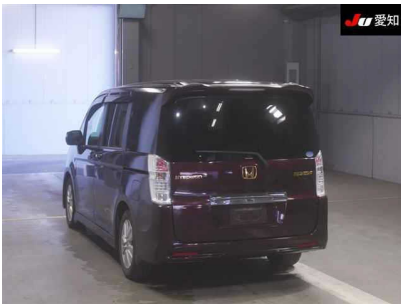

Honda Stepwgn

Chasis No	RK5-5000019
Make	Honda
Model	Stepwgn
Body Type	Wagon
Color	Purple
Date of Registration	2010/1
Trans	Automatic
Eng CC	R20A
Eng Code	R20A
Mileage	
Fuel	Gasoline
Location	
Condition	Accident Grade