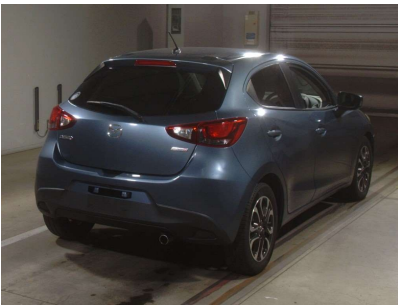

## Mazda Demio

Chasis No	DJ5FS-107442
Make	Mazda
Model	Demio
Body Type	Hatch back
Color	Blue
Date of Registration	2014/12
Trans	Automatic
Eng CC	S5
Eng Code	S5
Mileage	
Fuel	Gasoline
Location	
Condition	