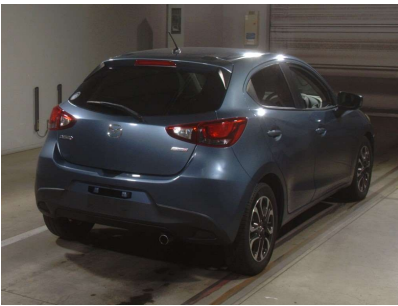

Mazda Demio

Chasis No	DJ5FS-107442
Make	Mazda
Model	Demio
Body Type	Hatch back
Color	Blue
Date of Registration	2014/12
Trans	Automatic
Eng CC	S5
Eng Code	S5
Mileage	
Fuel	Gasoline
Location	
Condition	

Terms & Conditions