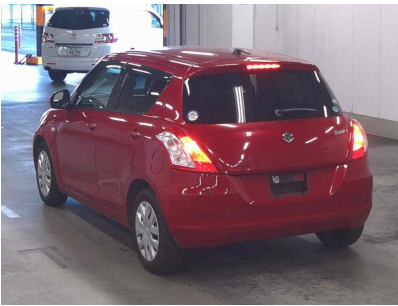

Suzuki Swift

Chasis No	ZC72S-211957
Make	Suzuki
Model	Swift
Body Type	Hatch back
Color	Red
Date of Registration	2012/10
Trans	Automatic
Eng CC	K12B
Eng Code	K12B
Mileage	
Fuel	Gasoline
Location	
Condition	Auc grade 3.5