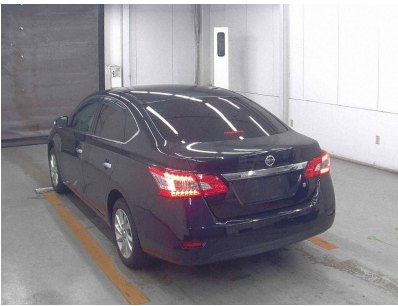

## Nissan Bluebird Sylphy

Chasis No	TB17-014961
Make	Nissan
Model	Bluebird Sylphy
Body Type	Sedan
Color	Black
Date of Registration	2014/02
Trans	Automatic
Eng CC	MRA8
Eng Code	MRA8
Mileage	133,180
Fuel	Gasoline
Location	
Condition	Auc grade 4.0