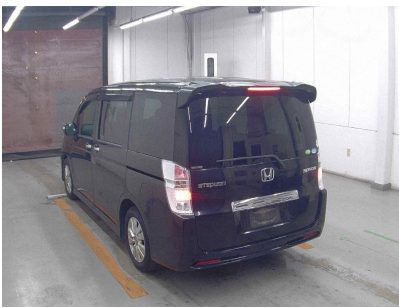

## Honda Stepwgn

Chasis No	RK5-1211803
Make	Honda
Model	Stepwgn
Body Type	Wagon
Color	Black
Date of Registration	2011/12
Trans	Automatic
Eng CC	R20A
Eng Code	R20A
Mileage	116,496
Fuel	Gasoline
Location	
Condition	