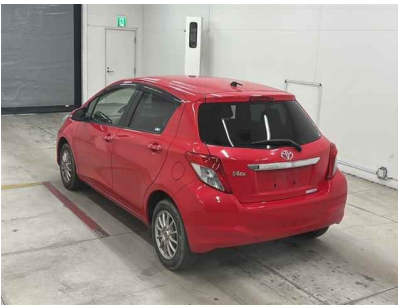

Toyota Vitz

Chasis No	KSP130-2105893
Make	Toyota
Model	Vitz
Body Type	Hatch back
Color	Red
Date of Registration	2014/02
Trans	Automatic
Eng CC	1KR
Eng Code	1KR
Mileage	70885
Fuel	Gasoline
Location	
Condition	