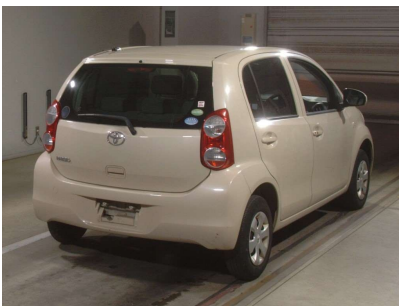

Toyota Passo

Chasis No	KGC30-0123739
Make	Toyota
Model	Passo
Body Type	Hatch back
Color	Yellow
Date of Registration	2012/07
Trans	Automatic
Eng CC	1KR
Eng Code	1KR
Mileage	117,35
Fuel	Gasoline
Location	
Condition	