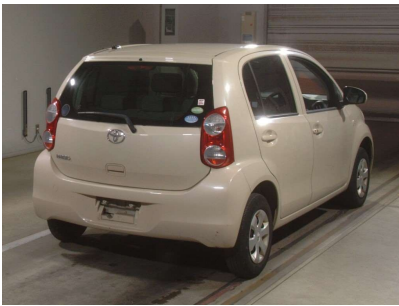

Toyota Passo

Chasis No	KGC30-0123739
Make	Toyota
Model	Passo
Body Type	Hatch back
Color	Yellow
Date of Registration	2012/07
Trans	Automatic
Eng CC	1KR
Eng Code	1KR
Mileage	117,35
Fuel	Gasoline
Location	
Condition	