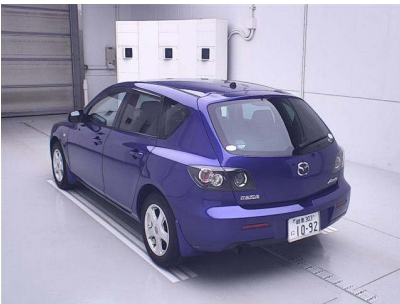

Mazda Axela HBK

Chasis No	BK5P-307324
Make	Mazda
Model	Axela HBK
Body Type	Hatch back
Color	Blue
Date of Registration	2006/12
Trans	Automatic
Eng CC	----
Eng Code	----
Mileage	101,697
Fuel	Gasoline
Location	
Condition	Auc grade 3.5