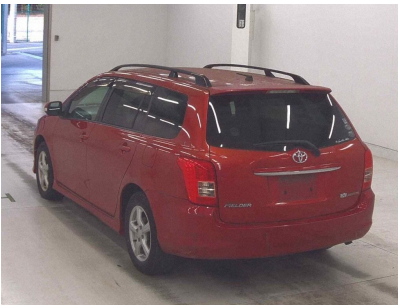

Toyota Corolla Fielder

Chasis No	NZE141-9049844
Make	Toyota
Model	Corolla Fielder
Body Type	Hatch back
Color	Red
Date of Registration	2007/10
Trans	Automatic
Eng CC	1NZ
Eng Code	1NZ
Mileage	
Fuel	Gasoline
Location	
Condition	