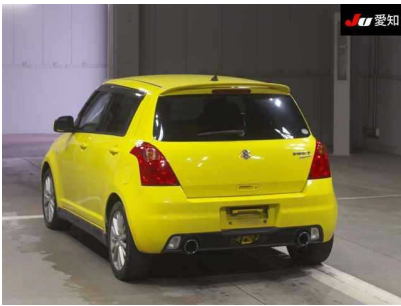

Suzuki Swift

Chasis No	ZC31S-106474
Make	Suzuki
Model	Swift
Body Type	Hatch back
Color	Yellow
Date of Registration	2006/05
Trans	Automatic
Eng CC	M16A
Eng Code	M16A
Mileage	
Fuel	Gasoline
Location	
Condition	