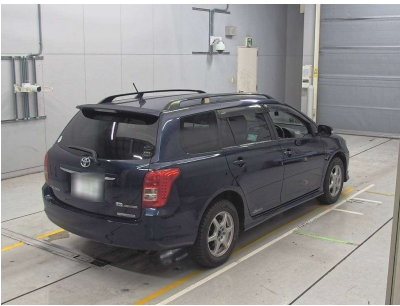

## Toyota Corolla Fielder

Chasis No	NZE144-9008760
Make	Toyota
Model	Corolla Fielder
Body Type	Hatch back
Color	Blue
Date of Registration	2007/10
Trans	Automatic
Eng CC	1NZ
Eng Code	1NZ
Mileage	169,337
Fuel	Gasoline
Location	
Condition	Auc grade 4.0