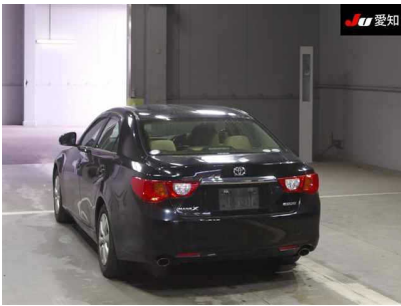

Toyota MARK X

Chasis No	GRX130-6057307
Make	Toyota
Model	MARK X
Body Type	Sedan
Color	Black
Date of Registration	2012/02
Trans	Automatic
Eng CC	4GR
Eng Code	4GR
Mileage	
Fuel	Gasoline
Location	
Condition	Auc grade 4.0