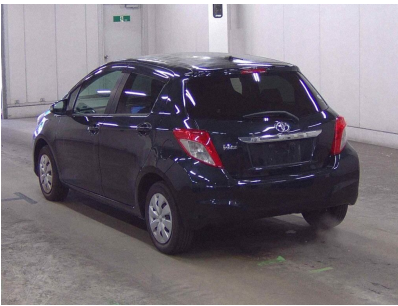

Toyota Vitz

Chasis No	KSPI30-2033832
Make	Toyota
Model	Vitz
Body Type	Hatch back
Color	Black
Date of Registration	2012/03
Trans	Automatic
Eng CC	1KR
Eng Code	1KR
Mileage	146,588
Fuel	Gasoline
Location	
Condition	Auc grade 4.0