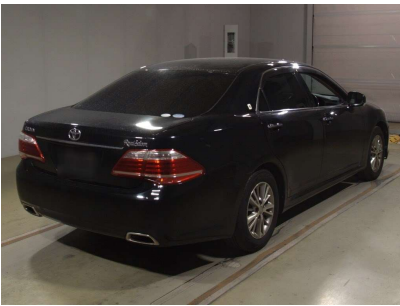

Toyota Crown

Chasis No	GRS200-0066321
Make	Toyota
Model	Crown
Body Type	Sedan
Color	Black
Date of Registration	2011/11
Trans	Automatic
Eng CC	4GR
Eng Code	4GR
Mileage	
Fuel	Gasoline
Location	
Condition	Auc grade 4.0