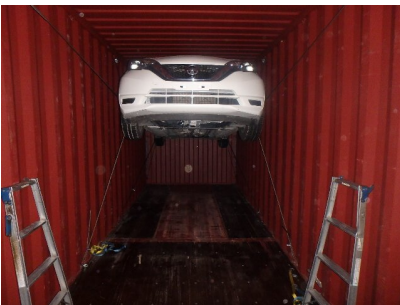

JAP EXPRESS

Japan Automotive & Parts Express

IN-TRANSIT JOB # 7003

Make	Model	Body	Chassis	Year	Trans	Milage	Unit Cost
				1970/01			
				1970/01			
				1970/01			
				1970/01			
				1970/01			
				1970/01			

Vessel: MSC AMEERA III (HI308A)

Port of Arrival: CAUCEDO, D.R.

Departure: 2023/02/27

Date of Arrival: 2023/03/31

TOTAL FOB: USD SOLD

Terms & Conditions

no