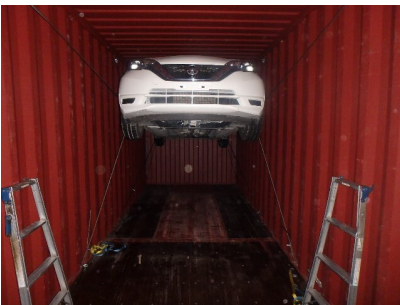

JAP EXPRESS

Japan Automotive & Parts Express

IN-TRANSIT JOB # 7003

| Make | Model | Body | Chassis | Year | Trans | Milage | Unit Cost |
|------|-------|------|---------|---------|-------|--------|-----------|
| | | | | 1970/01 | | | |
| | | | | 1970/01 | | | |
| | | | | 1970/01 | | | |
| | | | | 1970/01 | | | |
| | | | | 1970/01 | | | |
| | | | | 1970/01 | | | |

Vessel: MSC AMEERA III (HI308A)

Port of Arrival: CAUCEDO, D.R.

Departure: 2023/02/27

Date of Arrival: 2023/03/31

TOTAL FOB: USD SOLD

Terms & Conditions

no